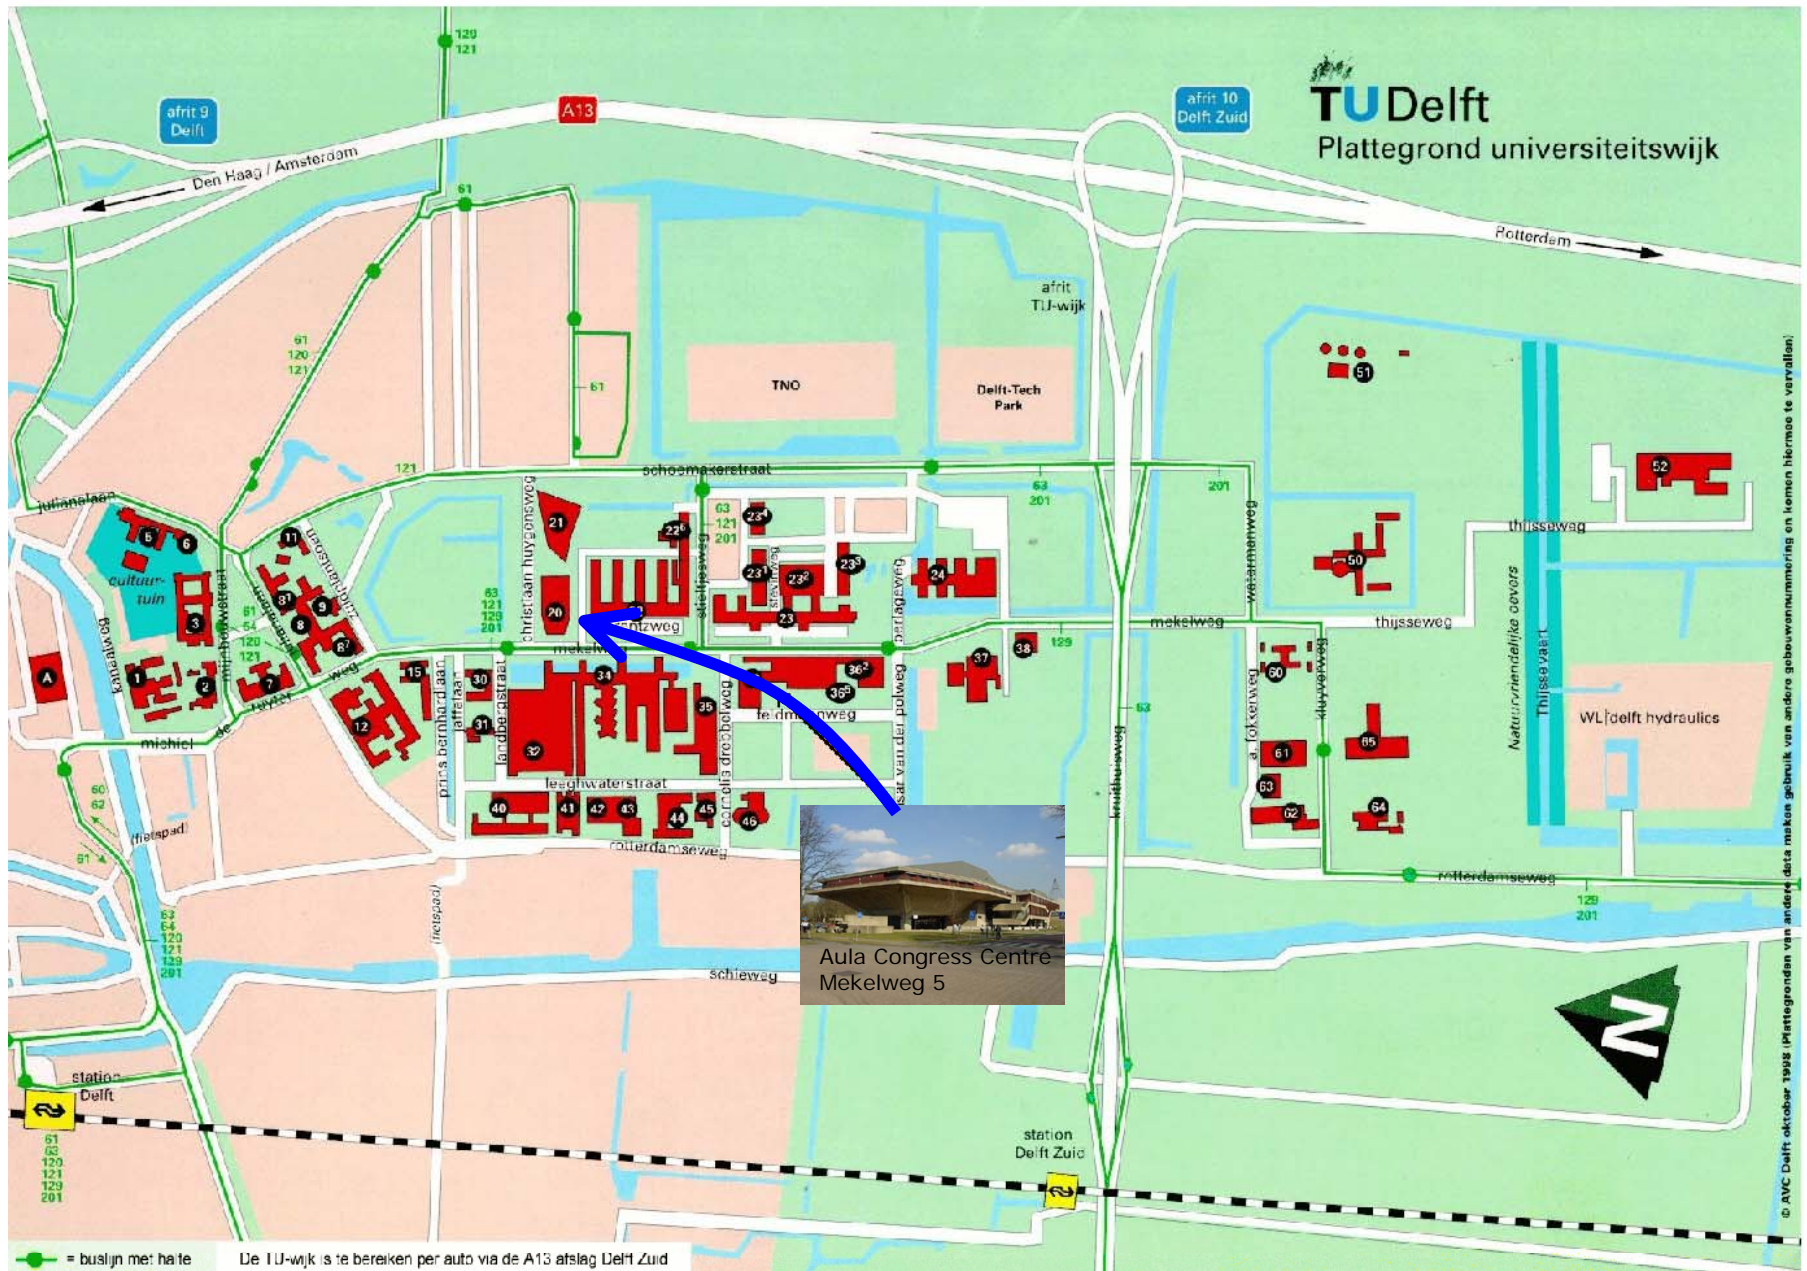

International Workshop on Applied Reconfigurable Computing (ARC 2006)

<http://www.arc-workshop.org>

Delft, The Netherlands, March 1-2-3, 2006

DUT Aula Congress Centre

The International Workshop on Applied Reconfigurable Computing (ARC 2006) will take place at the **Aula Congress Centre** of the Delft University of Technology (DUT). The Aula Congress Centre is a modern building with a unique profile. It has 7 rooms varying in size from 12 to 1200 seats as well as open spaces suitable for exhibition of posters and coffee/tea breaks. In addition there are 4 lecture halls. The Aula Congress Centre is located relatively close to the old city (10 to 15 minutes walking distance). It is easily accessible both by public transport and by personal cars.

Address:

Aula Congrescentrum
Mekelweg 5
2628 CC Delft

By public transport:

By train from Schiphol Int'l Airport, Rotterdam, Dordrecht, Amsterdam, The Hague to Central railway station Delft
From Central railway station Delft take local bus 63 and regional busses 120, 121, 129.
Get off at bus stop "Aula".

By car:

From Den Haag/Rotterdam (A13), take exit Delft Zuid (TU-Wijk), take 1st street to the right, "Schoemakerstraat", take 3rd street to the left, "Chr. Huygensweg", follow "Aula en Bibliotheek".
You arrive at Mekelweg 5